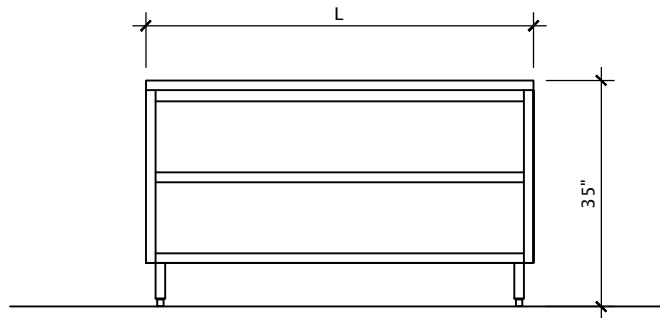

Item No: _____
 Model No: _____
 Qty: _____
 Project: _____

Stainless Steel Dish Cabinet

- All Heavy Duty Series Stainless Steel Construction
- Fully Welded and Assembled
- Adjustable Stainless Steel Intermediate shelf
- Adjustable Stainless Steel Heavy Duty Legs

Model No.	Weight lbs.	Size D" x L" x H"
DC1542	95	15 x 42 x 35
DC1560	120	15 x 60 x 35
DC1572	140	15 x 72 x 35
DC1584	160	15 x 84 x 35
DC1596	180	15 x 96 x 35

Corporate Head Office
 2780 Coventry Road,
 Oakville, Ontario, L6H 6R1
 Phone: 905-825-9665
 Fax: 905-825-0965
 info@tarrison.com
 www.tarrison.com